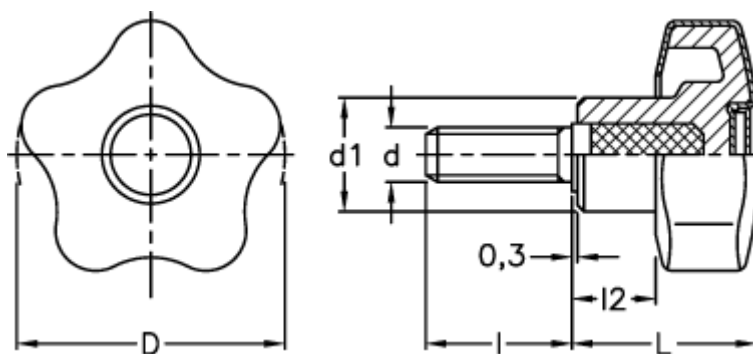

Data Sheet

Article number: 23021699113

Description: E+G Lobe knobs

VCT.43 p-M8x16 SOFT C3 RAL7035 - gray cap

Measures

D = 43

d1 = 17.0

d 6g = M8

l = 16

L = 29.0

l2 = 11.0